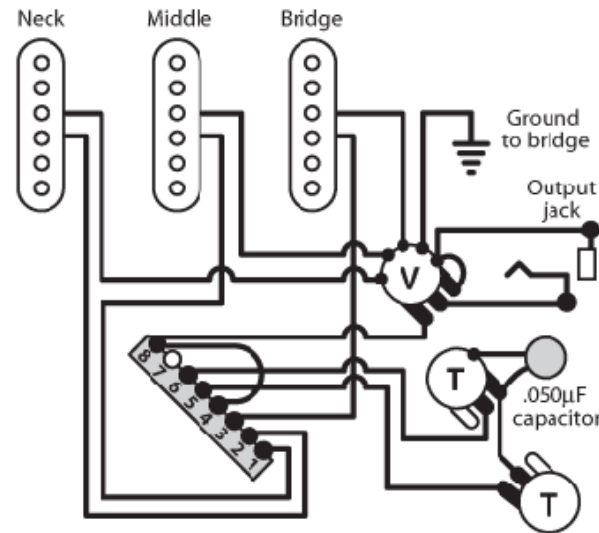

Also | [Megaswitch E-Model](#) | [Megaswitch P-Model](#) | [Megaswitch S-Model](#) | [Megaswitch T-Model](#)

- Details
- Pictures
- Related Items
- Instructions

S-Model Megaswitch

Installation instructions

i-3528 Updated 08/08

The 'S' Model Megaswitch offers the traditional wiring options of the Strat® 5-way switch, in a heavy-duty cast housing. The diagram shows standard wiring for a 3-pickup Strat guitar, viewed from the bottom of the pickguard.

Note: On the switch there is a large silver lug attached with a screw. This is not one if the eight numbered lugs and is not used.

MORE FROM STEWMAC

- Shop by instrument
- Free information
- Gift certificates
- New items
- Web exclusives
- E-mail newsletter